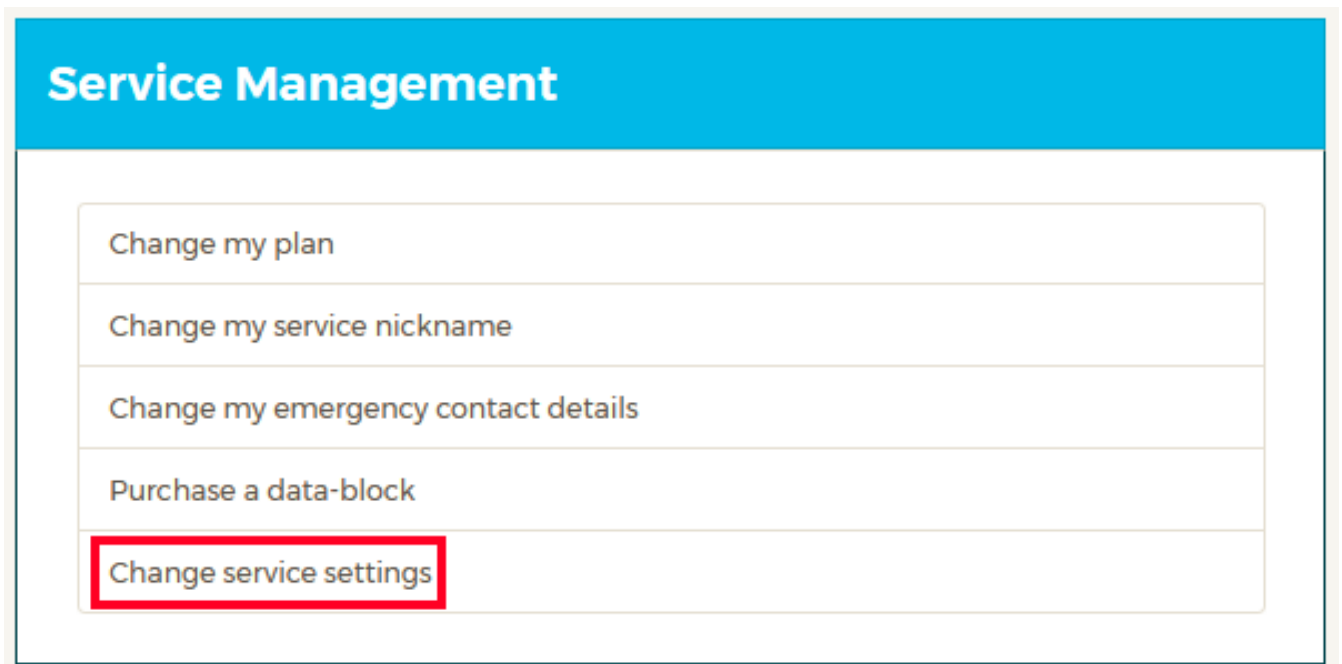

## How to activate international calls

International calls are normally barred on your mobile phone service as it incurs a corresponding charge per minute of use.

Follow the below steps to enable international calling:

1. Visit [spintel.net.au](http://spintel.net.au)
2. Login to [My Account](#) by selecting **Customers** and then **My Account**.

3. Once logged in, you will be routed to the dashboard. Select the relevant service and click on **Manage Service**

4. Scroll down to Service Management and click **Change service settings**

5. Turn **ON** Outgoing Calls to International & Premium Numbers such as **19XX**