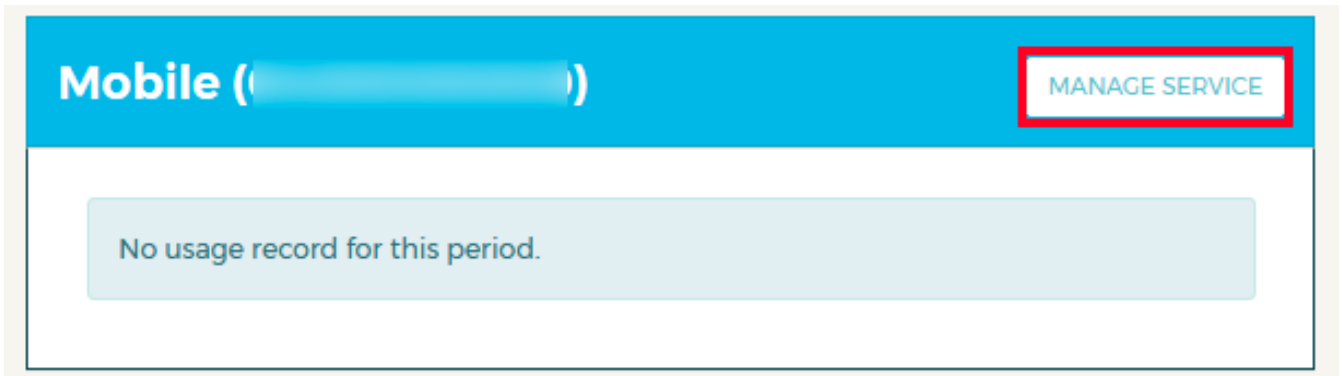

## How to activate international calls

International calls are normally barred on your mobile phone service as it incurs a corresponding charge per minute of use.

Follow the below steps to enable international calling:

1. Visit [spintel.net.au](http://spintel.net.au)
2. Login to [My Account](#) by selecting **Customers** and then **My Account**.

3. Once logged in, you will be routed to the dashboard. Select the relevant service and click on **Manage Service**

4. Scroll down to Service Management and click **Change service settings**

5. Turn **ON** Outgoing Calls to International & Premium Numbers such as **19XX**