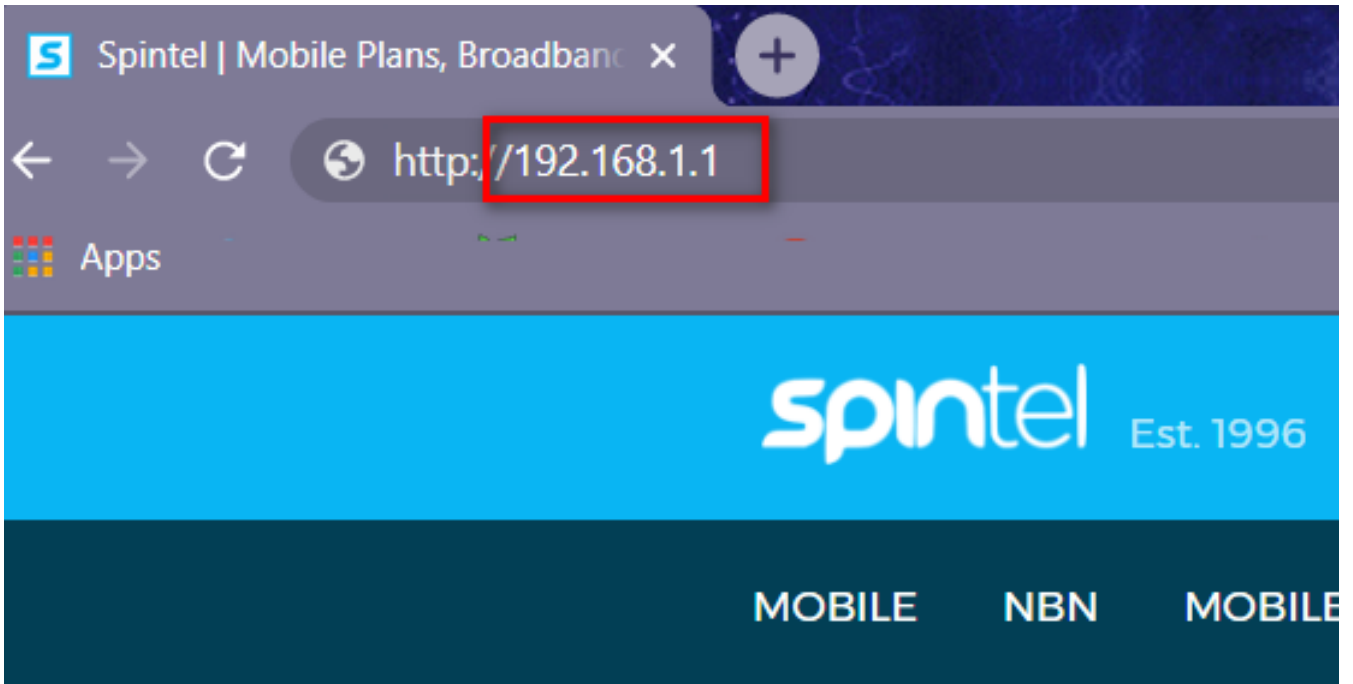

2. Enter the username and password in the login window. We've listed the common brands of modem with their IP address, username, and default password below.

Modem	IP address	Default username	Default password
Netcomm	http://192.168.20.1	admin	admin or password
Linksys	http://192.168.1.1	(leave blank)	admin
Belkin	http://192.168.2.1	leave blank or admin	(leave blank)
Asus	http://192.168.2.1 or http://192.168.1.1	admin	admin
TP Link	http://tplinkwifi.net or http://192.168.1.1	admin	admin
Netgear	http://routerlogin.com or http://routerlogin.net	admin	Please check modem label or call your modem manufacturer
D-Link	http://192.168.0.1	admin or leave blank	admin or leave blank