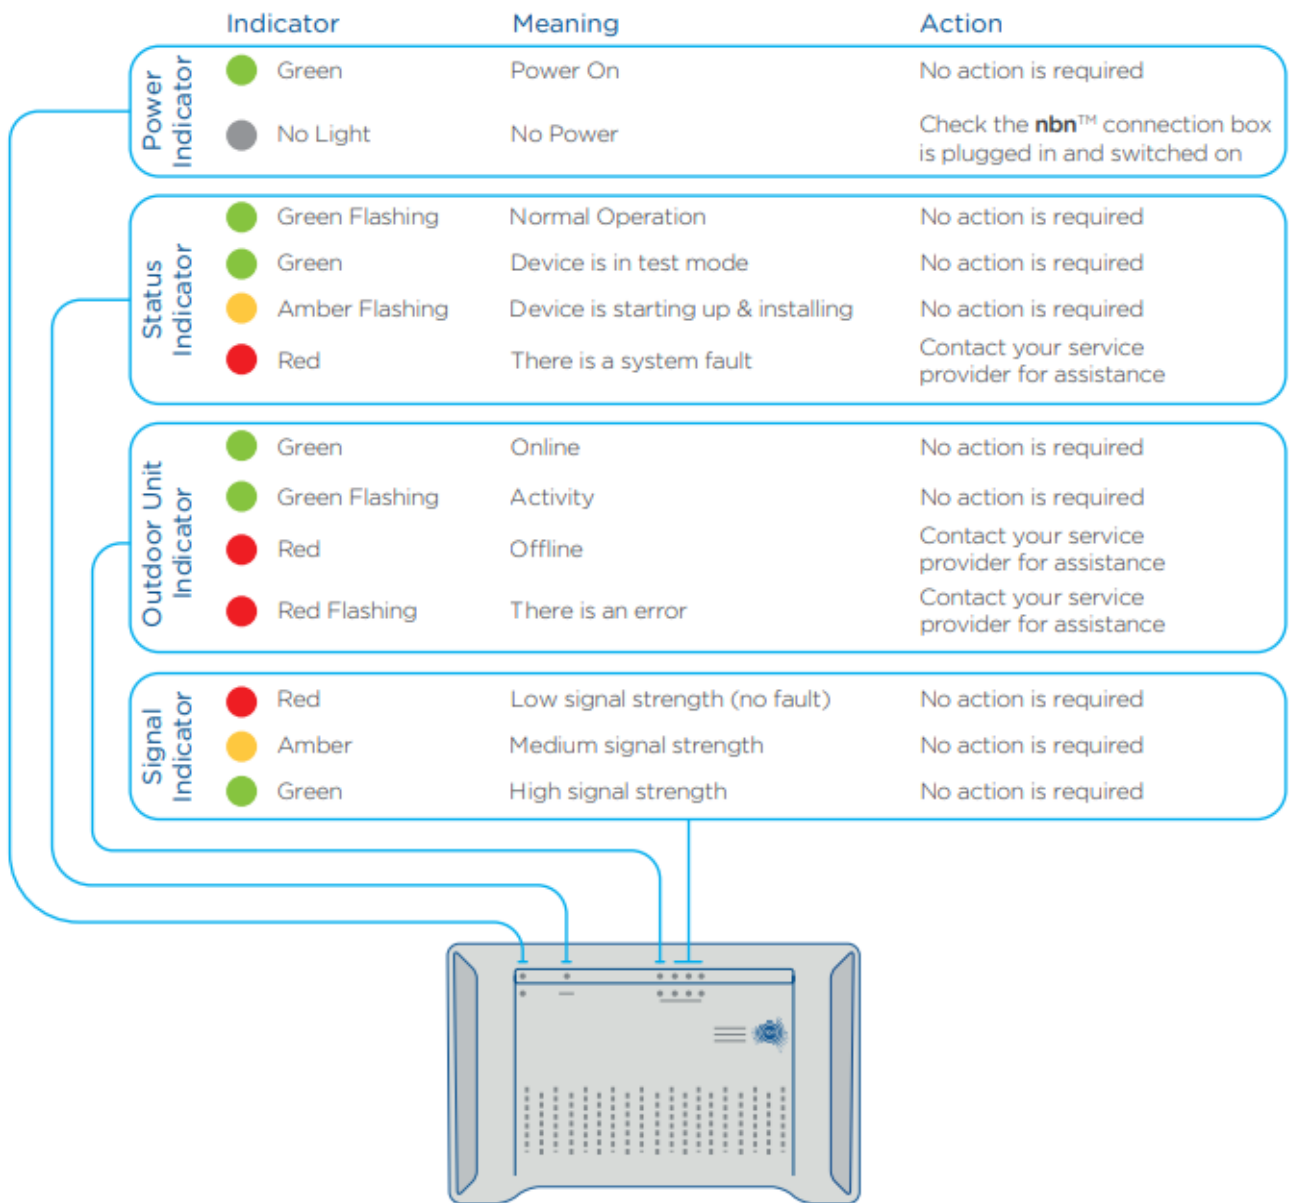

Step-by-Step Troubleshooting